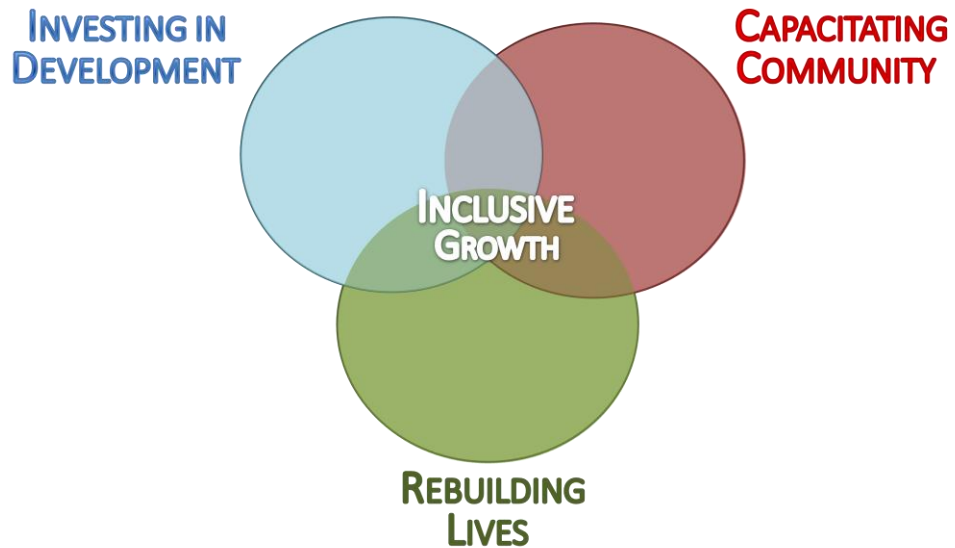

The National Development Company is a socially responsible corporate citizen. It commits to contribute in the attainment of the country's pursuit of inclusive growth.

NDC's CORPORATE SOCIAL RESPONSIBILITY MODEL